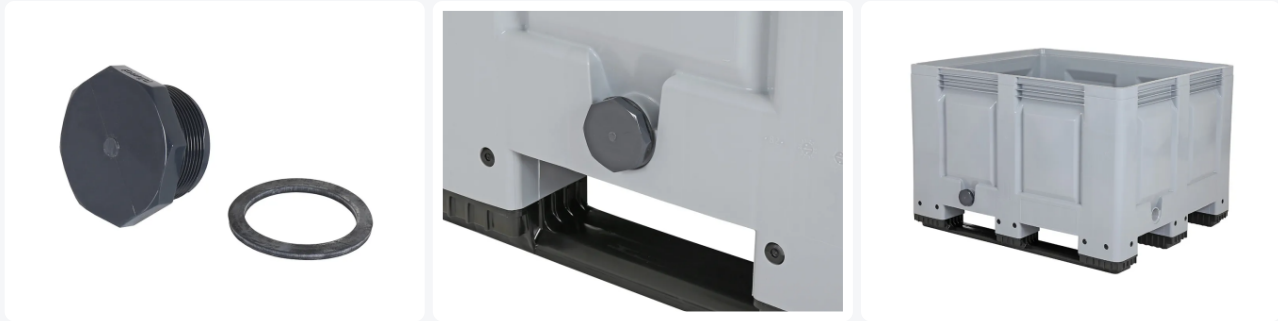

Article number: STD-2.L

# 2" screw plug for plastic pallet boxes - installation on the long side of a pallet box

## Product specifications Features

External (LxWxH) 74 x 74 x 42 mm

Material PVC

Article number STD-2.L

Weight (kg) 0,125 kg

Color Grey

2" screw plug for fitting in Big Box pallet boxes (thread to be tapped first)